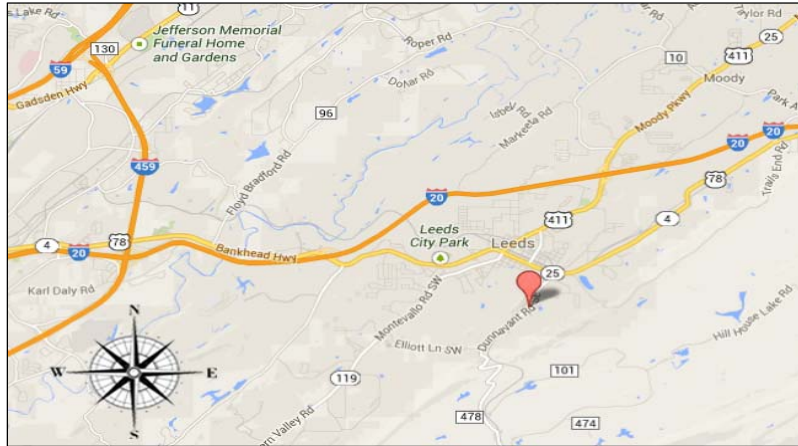

Decor to Adore

WEDDINGS  EVENTS  & MORE

**8441 Dunnivant Rd SE
Leeds, AL 35094
205-637-8695**

8441 is the address of the complex we are in. 8437A is the suite number on our door.

From I-20:

- Take Exit 140 for Leeds and head southeast on Parkway Drive, the opposite direction from the outlet malls
- Drive 3.6 miles, passing through downtown Leeds
- You will pass under a railroad trestle and, within 500 ft, turn right onto Hwy 25 (aka Dunnivant Rd)
- After driving **0.8** miles, you will find our warehouse on the right in the first set of metal buildings you come to on the right side of the road
- Once you have pulled in the driveway, we are the first door on the left.